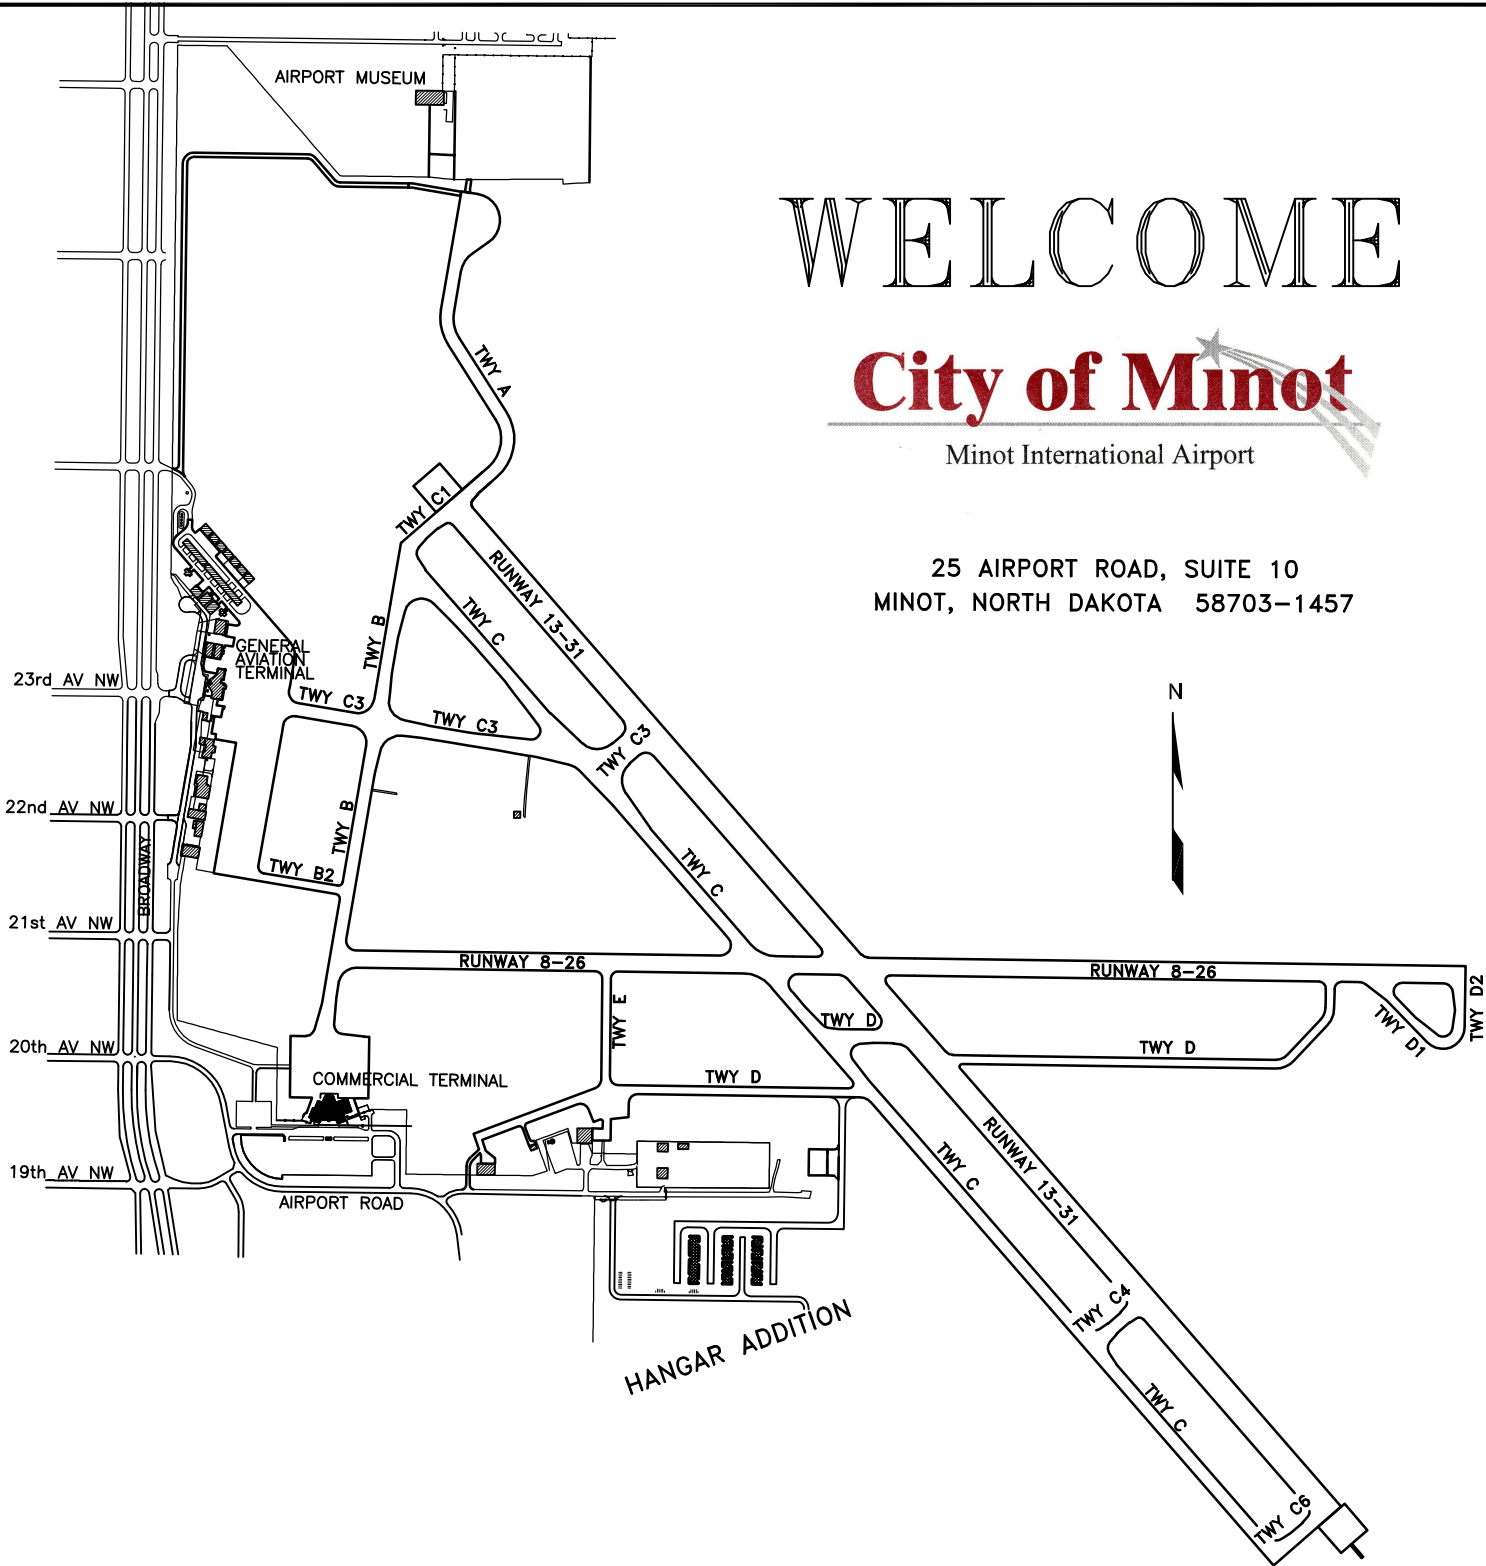

WELCOME

City of Minot

Minot International Airport

25 AIRPORT ROAD, SUITE 10
MINOT, NORTH DAKOTA 58703-1457

| | | |
|--|---------------------|--|
| Field Elevation: 1716' | Latitude: 48°15.56' | Longitude: 101°16.82' |
| Runway 13-31: 7700' | Runway 8-26: 6350' | |
| Runway Lites High Intensity Pilot Controlled 3 clicks = Low 5 clicks = Med. 7 clicks = High | 118.2 | Approach Control 119.6 Control Tower 118.2 Tower Hours 7 – 10 Daily |
| Taxi Lites Medium Intensity B, C, C1, C3, C4, C6, D1 & D2 Reflectorized A, B2, D, E, & F | | Unicom 122.95 Ground Control 121.9 FAA Flight Service 122.2 ASOS 118.725 Omni 117.1 ILS 111.9 VASI'S & DF EMERGENCY 121.5 |